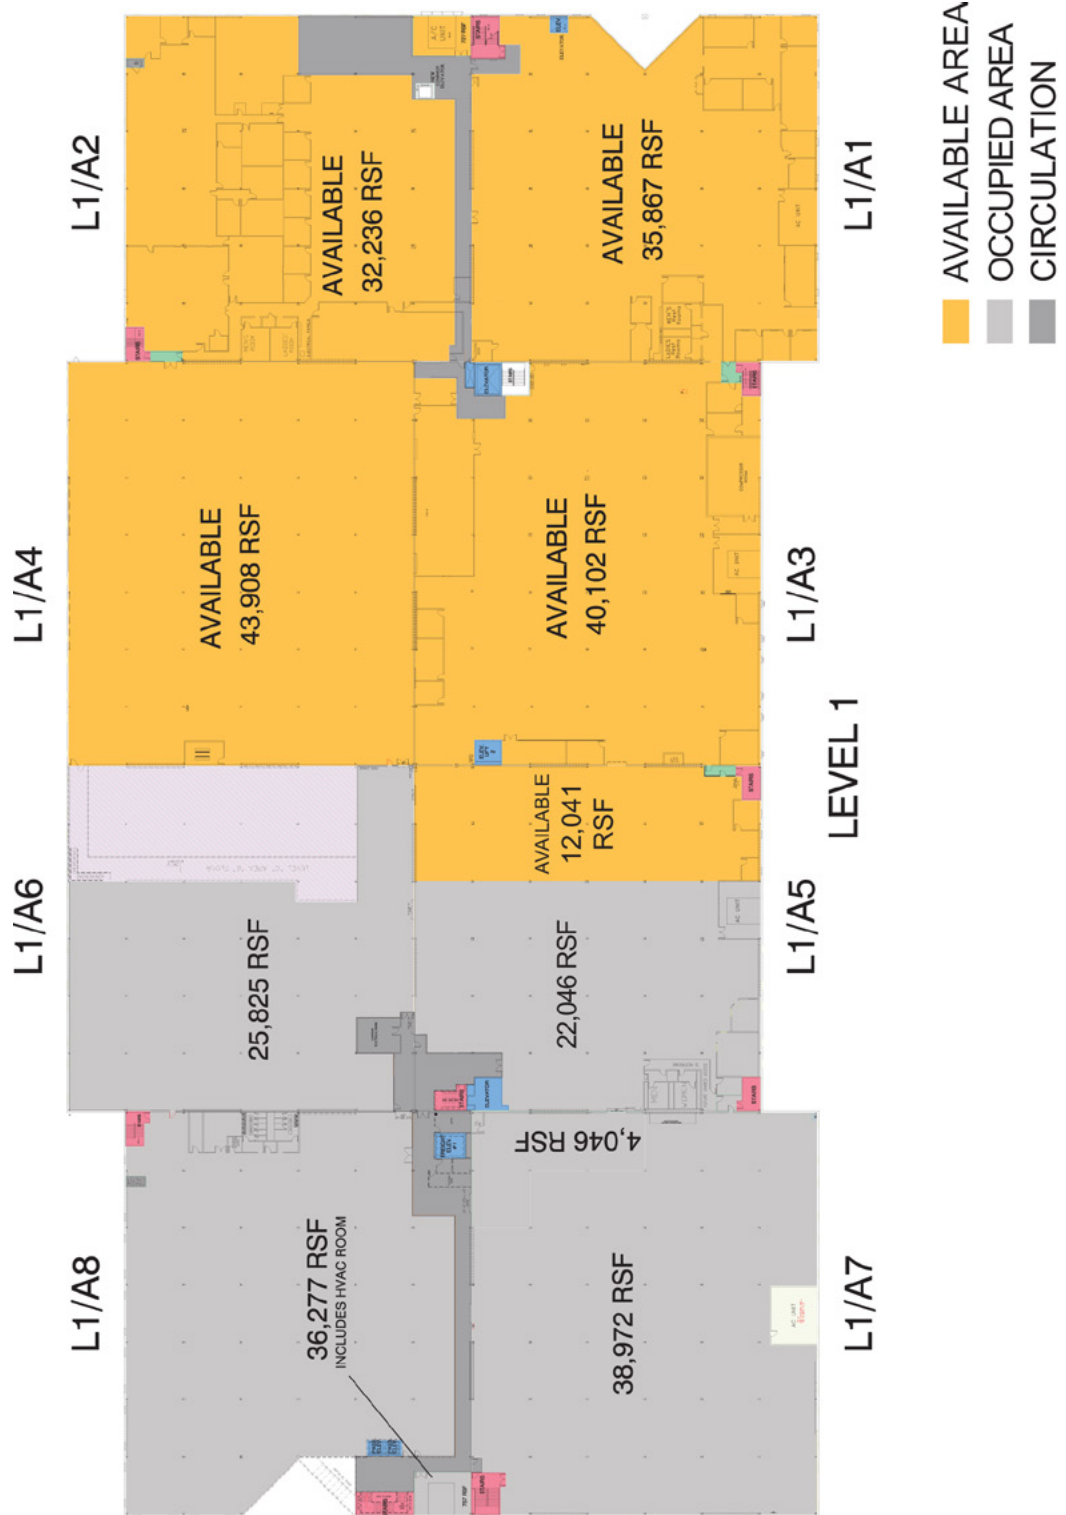

Cross River Center

1001 Pawtucket Blvd, Lowell, MA

www.crossrivercenter.com

*Representative Plan Only