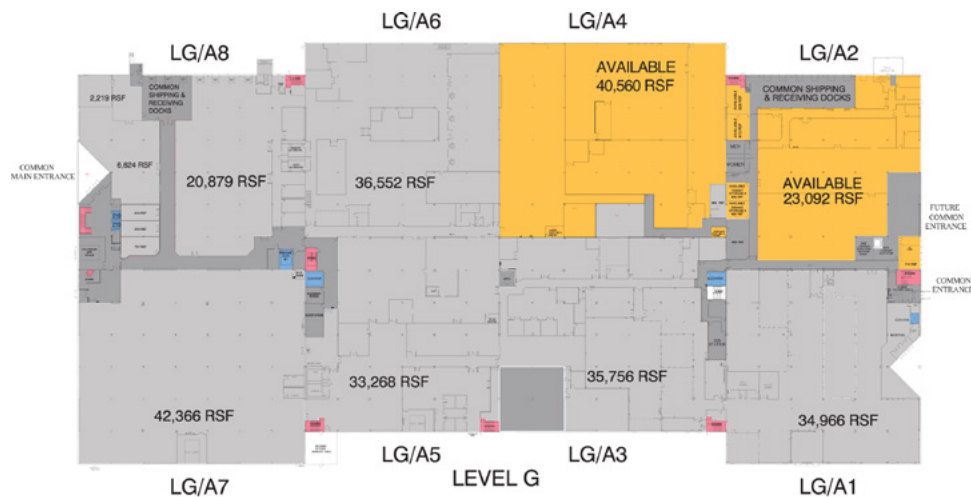

Cross River Center

1001 Pawtucket Blvd, Lowell, MA
www.crossrivercenter.com

*Representative Plan Only