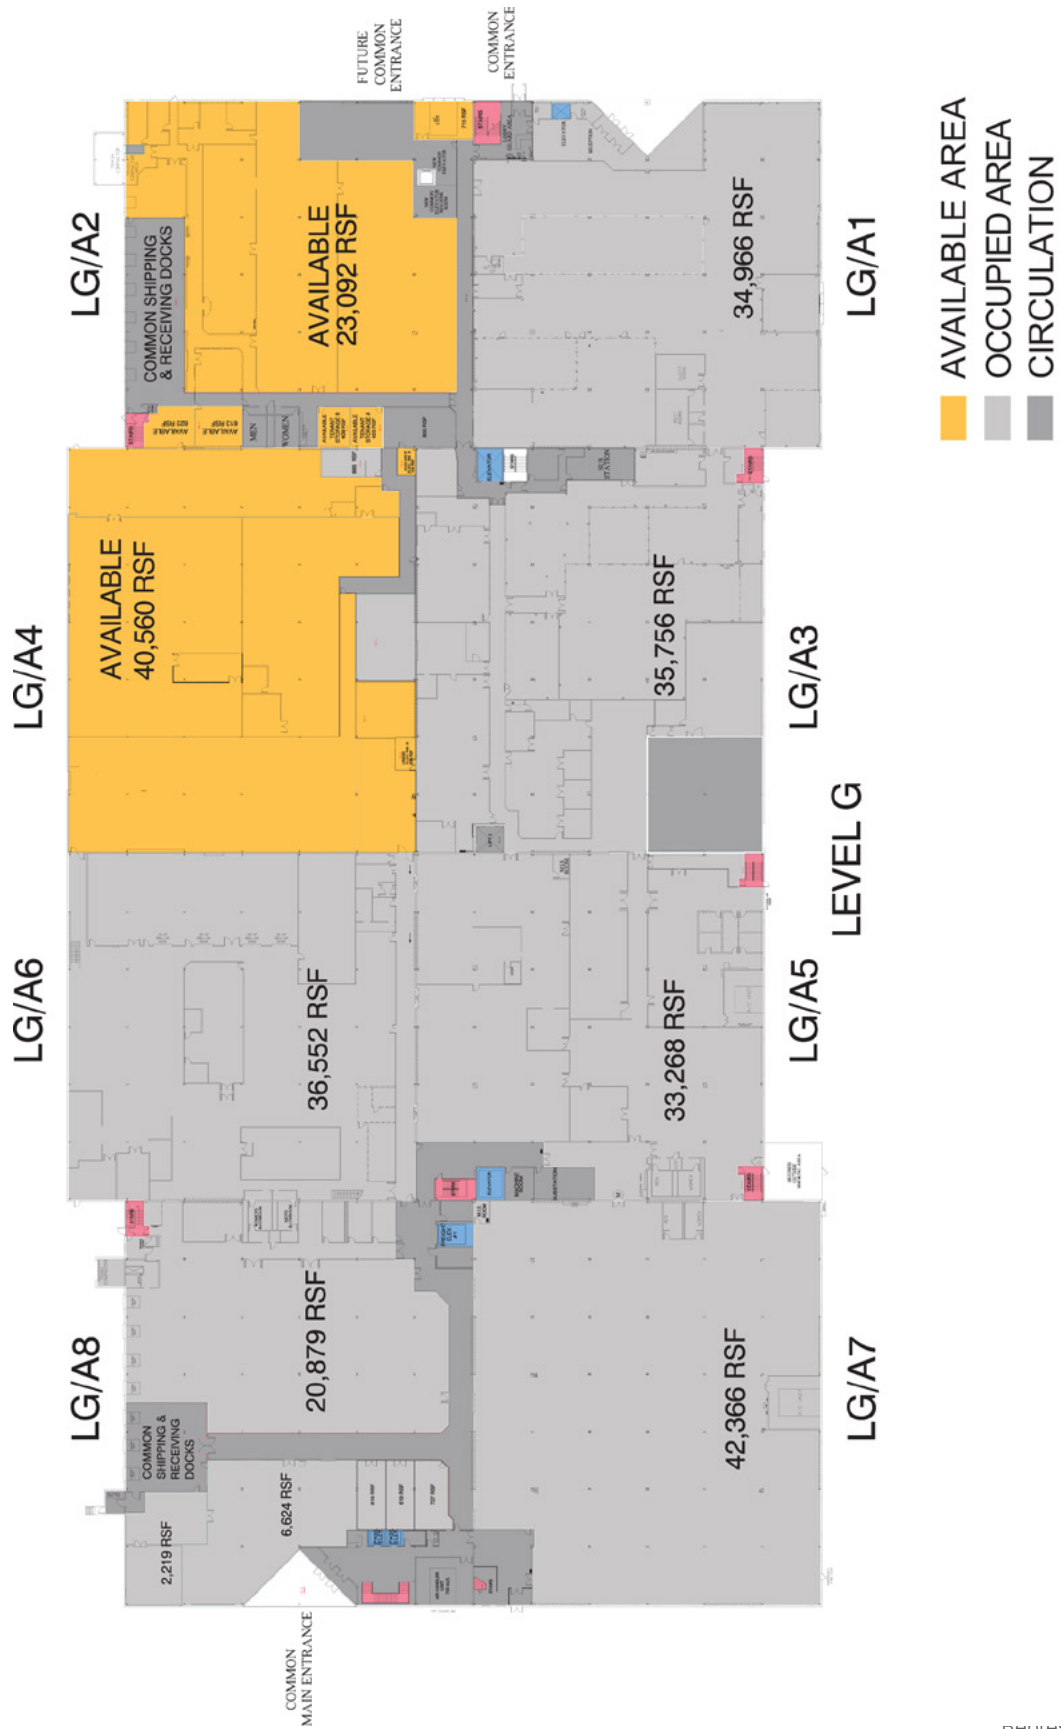

Cross River Center

1001 Pawtucket Blvd, Lowell, MA

www.crossrivercenter.com

representative Plan Only