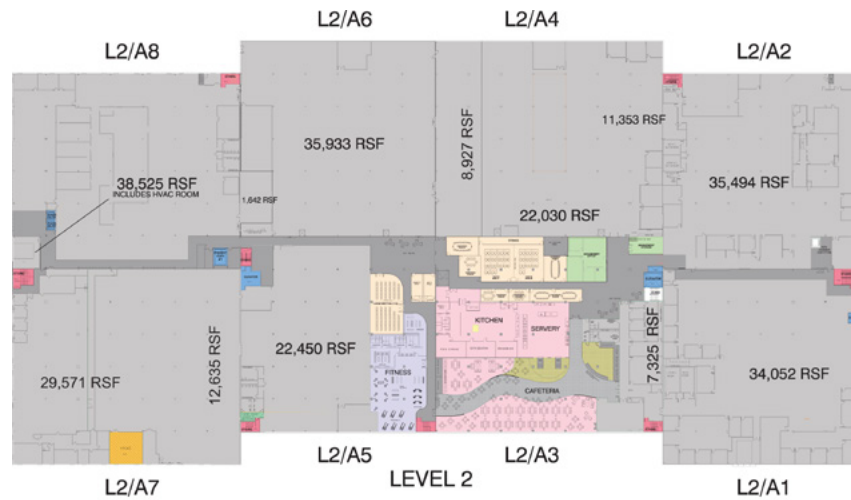

# Cross River Center

1001 Pawtucket Blvd, Lowell, MA  
[www.crossrivercenter.com](http://www.crossrivercenter.com)

\*Representative Plan Only